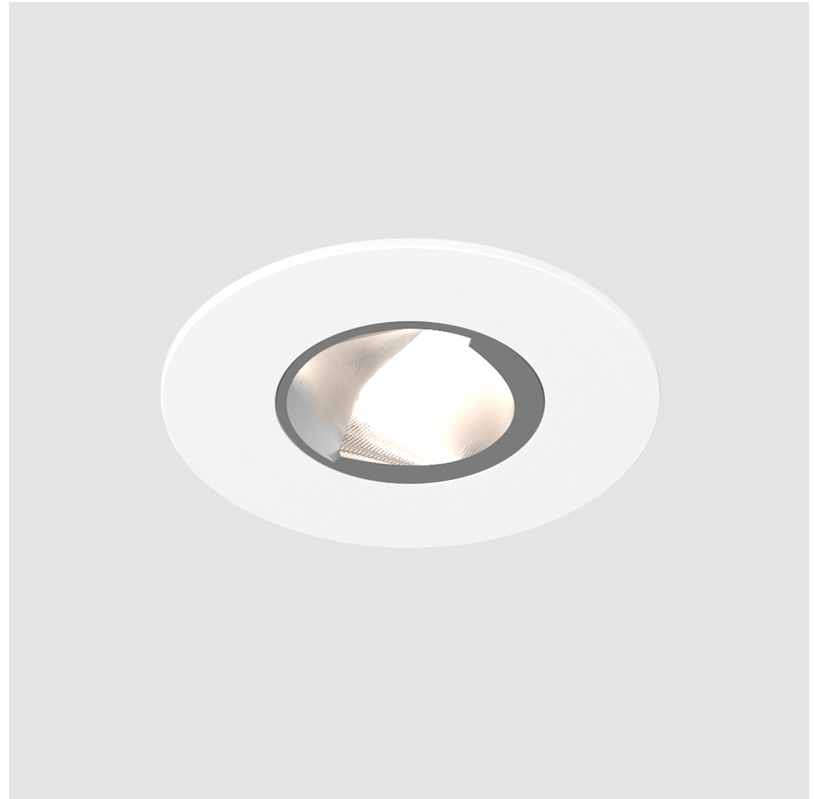

GENERAL

Series: Oiko Pro
Subseries: Oiko Pro Wallwash
Brand: Prolicht
Division: Architectural
Mounting Type: Recessed
Mounting Location: Ceiling
Subcategory: Downlight

PHYSICAL

Shape: Round
Diameter (mm): 75
Diameter (in): 2 ¹⁵/₁₆
Height (mm): 54
Height (in): 2 ¹/₈
Ceiling Thickness (mm): 1 - 25
Ceiling Thickness (in): 1/16 - 1 3/16
Min. Recessing Depth (mm): 60
Min. Recessing Depth (in): 2 ³/₈
Light Distribution: Downlight
Fixture Finish: SSR / BKV / CWI / CRY / HAB / LAG / UFT / ITA / RUA / RUR / MIC / FTG / MYG / TWT / LOD / PUS / FRO / FUP / KIA / POP / BLS / SPG / MEY / GOH / GUM / CHC / COM / ABZ / JAG / OBR / MOS / ROR
Fixture Material: Aluminum Die Cast
Cut-out Measurements: 68mm / 2 11/16" Diameter

ELECTRICAL

Lamp Type: LED (Zhaga Standard)
Input Wattage (W): 14
Total Output Wattage (W): 12.7
Dimming: Dali Dimming
Driver Included: No
Driver Location: Recessed Housing
Driver Type: Constant Current - Universal (120Vac only for DALI driver)
Driver Class: Class 2
Input Voltage (V): 120 - 277
Constant Current (MA): 700

LED

Color Temperature (°K): 2700-6500 Tunable White
Max. Delivered Lumen (lm): 1159
Nominal Lumen (lm): 1460
CRI: >90 CRI
Lamp Life (hrs): 50000
Special LEDs offerings: Tunable White

OPTICAL

Adjustability: Fixed

RATINGS AND CERTIFICATIONS

Certified By: Certified for North American Standards
IP rating: IP54