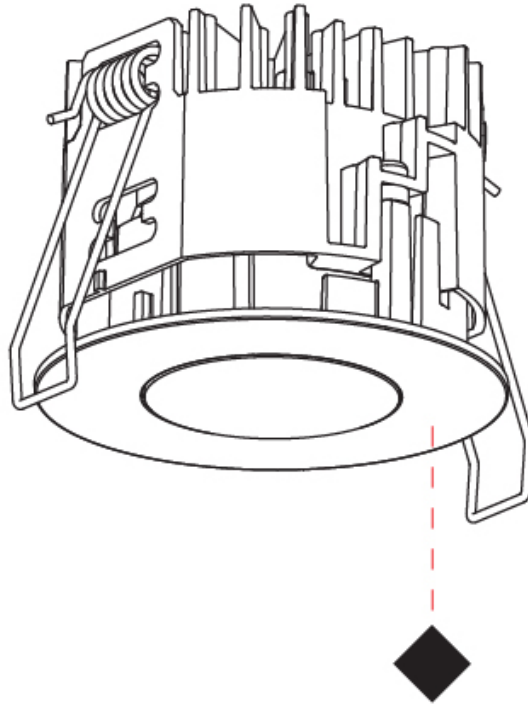

OIKO PRO WALLWASH RECESSED

A35864-

PROJECT

TYPE

SPECIFIER

QUANTITY

DATE

A