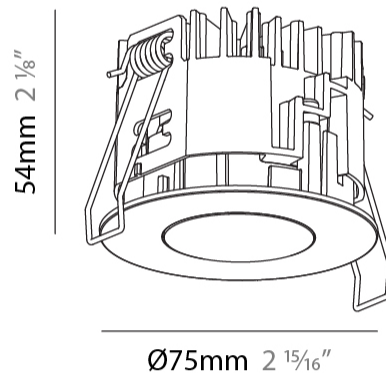

GENERAL

Series: Oiko Pro
Subseries: Oiko Pro Wallwash
Brand: Prolicht
Division: Architectural
Mounting Type: Recessed
Mounting Location: Ceiling
Subcategory: Downlight

PHYSICAL

Shape: Round
Diameter (mm): 75
Diameter (in): 2 ¹⁵/₁₆
Height (mm): 54
Height (in): 2 ¹/₈
Ceiling Thickness (mm): 1 - 25
Ceiling Thickness (in): 1/16 - 1 3/16
Min. Recessing Depth (mm): 60
Min. Recessing Depth (in): 2 ³/₈
Light Distribution: Downlight
Fixture Finish: SSR / BKV / CWI / CRY / HAB / LAG / UFT / ITA / RUA / RUR / MIC / FTG / MYG / TWT / LOD / PUS / FRO / FUP / KIA / POP / BLS / SPG / MEY / GOH / GUM / CHC / COM / ABZ / JAG / OBR / MOS / ROR
Fixture Material: Aluminum Die Cast
Cut-out Measurements: 68mm / 2 11/16" Diameter

ELECTRICAL

Lamp Type: LED (Zhaga Standard)
Input Wattage (W): 14
Total Output Wattage (W): 12.7
Dimming: Dali Dimming
Driver Included: No
Driver Location: Recessed Housing
Driver Type: Constant Current - Universal (120Vac only for DALI driver)
Driver Class: Class 2
Input Voltage (V): 120 - 277
Constant Current (MA): 700

LED

Color Temperature (°K): 2700-6500 Tunable White
Max. Delivered Lumen (lm): 1159
Nominal Lumen (lm): 1460
CRI: >90 CRI
Lamp Life (hrs): 50000
Special LEDs offerings: Tunable White

OPTICAL

Adjustability: Fixed

RATINGS AND CERTIFICATIONS

Certified By: Certified for North American Standards
IP rating: IP54