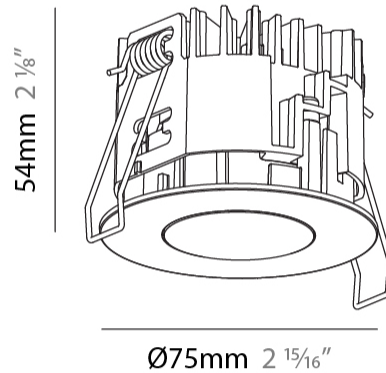

GENERAL

Series: Oiko Pro
Subseries: Oiko Pro Wallwash
Brand: Prolicht
Division: Architectural
Mounting Type: Recessed
Mounting Location: Ceiling
Subcategory: Downlight

PHYSICAL

Shape: Round
Diameter (mm): 75
Diameter (in): 2 15/16
Height (mm): 54
Height (in): 2 1/8
Ceiling Thickness (mm): 1 - 25
Ceiling Thickness (in): 1/16 - 1 3/16
Min. Recessing Depth (mm): 60
Min. Recessing Depth (in): 2 3/8
Light Distribution: Downlight
Fixture Finish: SSR / BKV / CWI / CRY / HAB / LAG / UFT / ITA / RUA / RUR / MIC / FTG / MYG / TWT / LOD / PUS / FRO / FUP / KIA / POP / BLS / SPG / MEY / GOH / GUM / CHC / COM / ABZ / JAG / OBR / MOS / ROR
Fixture Material: Aluminum Die Cast
Cut-out Measurements: 68mm / 2 11/16" Diameter

ELECTRICAL

Lamp Type: LED (Zhaga Standard)
Input Wattage (W): 15
Total Output Wattage (W): 13.6
Dimming: Tri-Mode (Non-Dimming and Phase Dimming (120Vac only) and 0-10V Dimming)
Driver Included: No
Driver Location: Recessed Housing
Driver Type: Constant Current - Universal
Driver Class: Class 2
Input Voltage (V): 120 - 277
Constant Current (MA): 350

LED

Color Temperature (°K): 2700 / 3000 / 3500 / 4000
Max. Delivered Lumen (lm): 1247 / 1325 / 1388 / 1400
Nominal Lumen (lm): 1566 / 1665 / 1743 / 1759
CRI: >90 CRI
Lamp Life (hrs): 50000

OPTICAL

Adjustability: Fixed

RATINGS AND CERTIFICATIONS

Certified By: Certified for North American Standards
IP rating: IP54