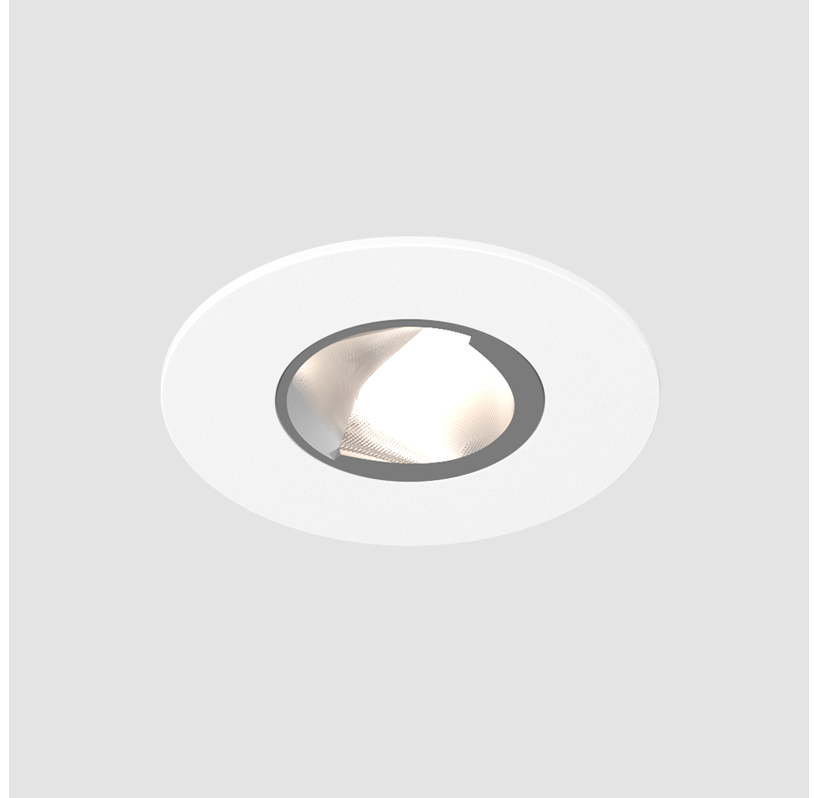

GENERAL

Series: Oiko Pro
Subseries: Oiko Pro Wallwash
Brand: Prolicht
Division: Architectural
Mounting Type: Recessed
Mounting Location: Ceiling
Subcategory: Downlight

PHYSICAL

Shape: Round
Diameter (mm): 75
Diameter (in): 2 15/16
Height (mm): 54
Height (in): 2 1/8
Ceiling Thickness (mm): 1 - 25
Ceiling Thickness (in): 1/16 - 1 3/16
Min. Recessing Depth (mm): 60
Min. Recessing Depth (in): 2 3/8
Light Distribution: Downlight
Fixture Finish: SSR / BKV / CWI / CRY / HAB / LAG / UFT / ITA / RUA / RUR / MIC / FTG / MYG / TWT / LOD / PUS / FRO / FUP / KIA / POP / BLS / SPG / MEY / GOH / GUM / CHC / COM / ABZ / JAG / OBR / MOS / ROR
Fixture Material: Aluminum Die Cast
Cut-out Measurements: 68mm / 2 11/16" Diameter

ELECTRICAL

Lamp Type: LED (Zhaga Standard)
Input Wattage (W): 15
Total Output Wattage (W): 13.6
Dimming: Tri-Mode (Non-Dimming and Phase Dimming (120Vac only) and 0-10V Dimming)
Driver Included: No
Driver Location: Recessed Housing
Driver Type: Constant Current - Universal
Driver Class: Class 2
Input Voltage (V): 120 - 277
Constant Current (MA): 350

LED

Color Temperature (°K): 2700 / 3000 / 3500 / 4000
Max. Delivered Lumen (lm): 1247 / 1325 / 1388 / 1400
Nominal Lumen (lm): 1566 / 1665 / 1743 / 1759
CRI: >90 CRI
Lamp Life (hrs): 50000

OPTICAL

Adjustability: Fixed

RATINGS AND CERTIFICATIONS

Certified By: Certified for North American Standards
IP rating: IP54